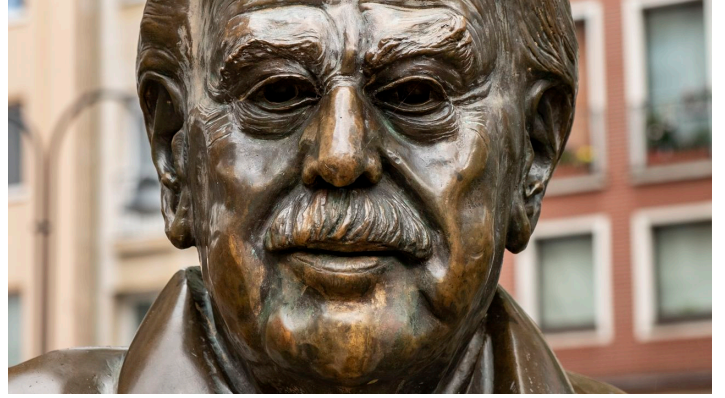

KölnTourismus, Foto: Christoph Seelbach