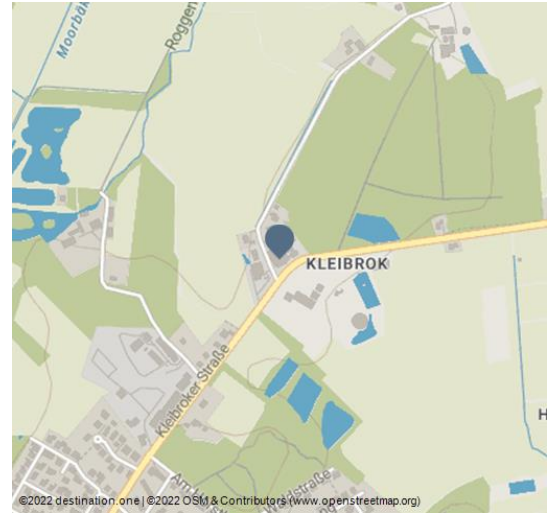

Meyerei Rastede

Kulturzentrum

++ / Foto: Lukas Lehmann | Ilphoto.de - © Lukas Lehmann Photography | Ilphoto.de

Events. Feiern. Tagungen.

The "Meyerei" in Rastede offers space for a variety of events, conferences and celebrations of all kinds. From readings with prominent personalities such as Gregor Gysi and Wolfgang Kubicki to weddings and seasonal celebrations: the 400m² wide area of the Meyerei leaves nothing to be desired. The local catering takes care of your physical needs, technical equipment can be provided, and if it gets later, you can stay the night in the Hotel Zollhaus, just 50 meters (54 yards) away.