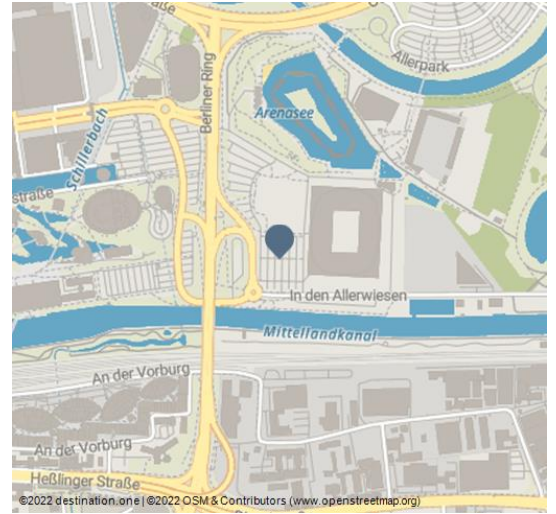

## Car park P1 Volkswagen Arena Wolfsburg

Parking options

© WMG Wolfsburg

### Car park P1 Volkswagen Arena Wolfsburg

This is a public car park in Allerpark. It is open to the public 24/7 and free of charge.

#### Address:

In den Allerwiesen 1  
38448 Wolfsburg