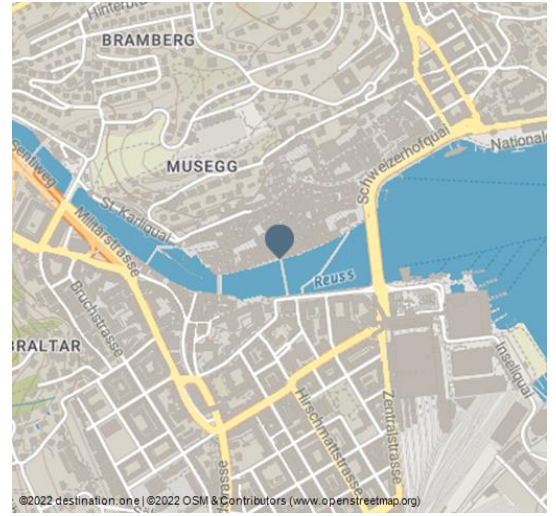

Luzerner Kilbimarkt

GuideProxy

Kilbi under the Egg

The Kilbi Sunday traditionally takes place on the second Sunday in October. Win a gingerbread or a Lozärner Birewegge on the wheel of fortune game, enjoy a sandwich, roasted almonds or a delicious snack - the cheerful atmosphere of the Kilbi under the Egg invites you to linger.

Events:

Sonntag, 13.10.2024, 10:30 - 17:00 Uhr

Venue:

Unter der Egg
6004 Luzern

 [www.stadt Luzern.ch/
dienstleistungen/information/10711](http://www.stadt Luzern.ch/dienstleistungen/information/10711)

Contact Person: