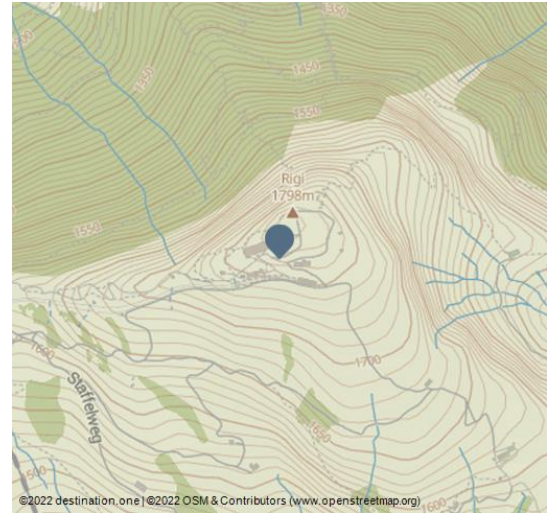

## VOM SEE ZUM BERG Zug-Rigi

**FROM THE LAKE TO THE MOUNTAIN, the national hiking series combines the most beautiful hiking routes in Switzerland with pure enjoyment and ensures unique experiences and emotions at the finish.**

Last year's premiere was already completely sold out. The hike turned out to be an absolute highlight. Just imagine: You hike along the beautiful Lake Zug, the fresh lake air in your nose and a good atmosphere along the way. Your destination, the Rigi, is always in front of your eyes right from the start. This is From lake to mountain from Zug to the Rigi.