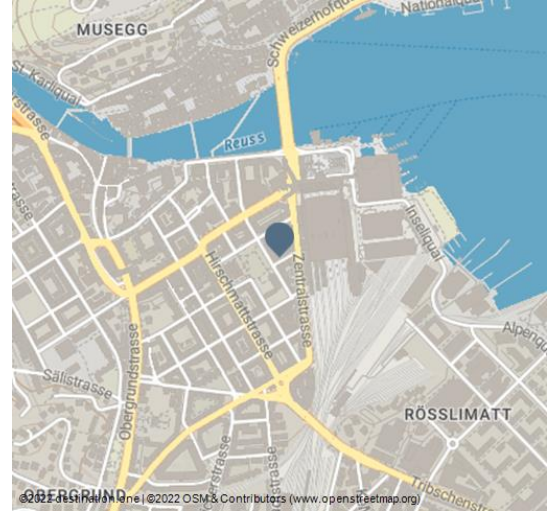

Hotel Continental Park

swisshotel

STC PREMIUM HOTELPARTNER *** Beautiful, family owned, modern hotel for individual guests, Business, meetings, seminars. Family rooms, Junior suites. Located accross Lucerne main-station and city park, 3-5 min. walk from KKL culture and convention centre, university and lake. Private garage, air-conditioning, free high-speed WiFi. Bright banquet halls up to 268 sqm. Public ristorante Bellini Locanda Ticinese with open wine-cellar, summer garden. Special weekend-rates.

✉ hotel@continental.ch

Scan QR-Code to save this page offline,
share with friends and more.

<https://s.et4.de/z5-Vf>

Arrival

Highway / Motorway E35/A2: Take exit Luzern-Kriens, Zentrum, drive ahead to Obergrundstrasse, remain on second right lane to reach Pilatusstrasse. Follow. Go right at Hotel Renaissance and follow the yellow Hotel signs.

By train: go along track 3, follow for about 150m, on your right you will find an exit which leads directly to the hotel in front of you.