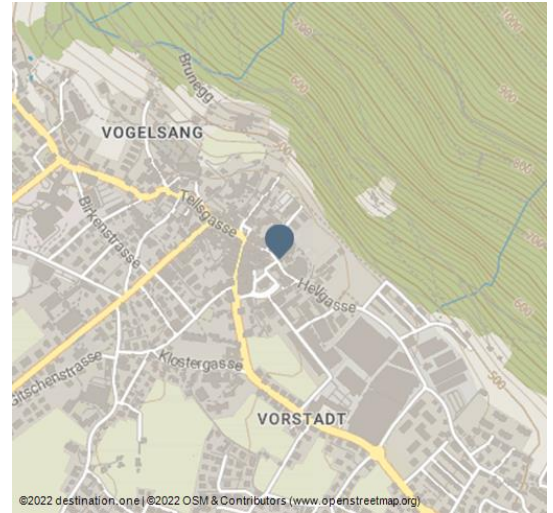

## Crime trail Bürglen-Altdorf

**Watch out crime fans and amateur detectives: From now on, you can slip into the role of the investigator yourself and go in search of clues in a mysterious criminal case in Altdorf/Bürglen.**

You visit various locations, which allow you to rule out suspects and ultimately convict the perpetrator.

### **The case: Burglary at the Tell Museum in Bürglen**

The Tell Museum in Bürglen was broken into. Numerous unique documents, objects and pictures from six centuries relating to William Tell were stolen. The time of the crime must have been sometime between 5.30 pm and 8.30 am. At this time, the museum was closed or there were no more employees in the museum.

If you want to take part, you can buy the crime trail at the tourist information centre in Altdorf or directly at [www.krimi-trails.ch](http://www.krimi-trails.ch). The buyer then receives the arrest warrant code and the "crime file" of the case. This is a description of the criminal case, the order and the suspects in question, as well as an overview of the evidence found at the crime scene. The investigators then visit the crime scene and, in an order of their own choosing, the suspects' places of residence, work and leisure. Using additional information that the investigators receive at these locations by text message, the investigators are finally able to rule out suspects or locate the perpetrator and ultimately convict the offender by issuing an arrest warrant.