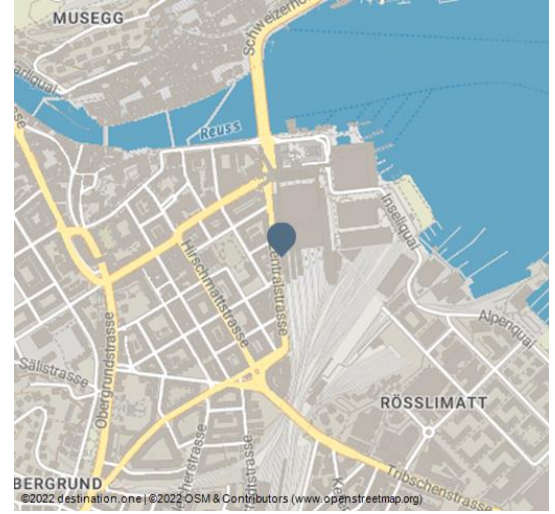

Rent a bike Lucerne

Outsideisfree.ch

Discover the Lucerne-Lake Lucerne Region on a bike tour.

Nextbike - day hire bikes:

Nextbike codes for 24-hour hire can be purchased at the Lucerne Tourist Information Centre. You can benefit from a reduced price when purchasing at the Tourist Information centre.