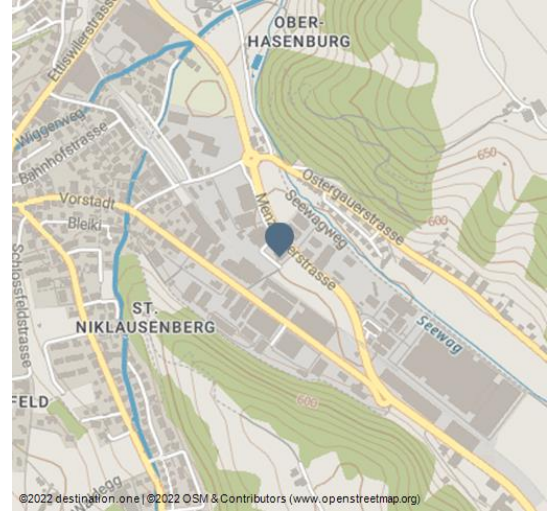

Rent a Bike

Rent a Bike Willisau - © Rent a Bike

Address:

Steinmatt 1
6130 Willisau

☎ +41 (0)41 925 11 70

🏠 www.rentabike.ch/

✉ info@rentabike.ch

Scan QR-Code to save this page offline,
share with friends and more.