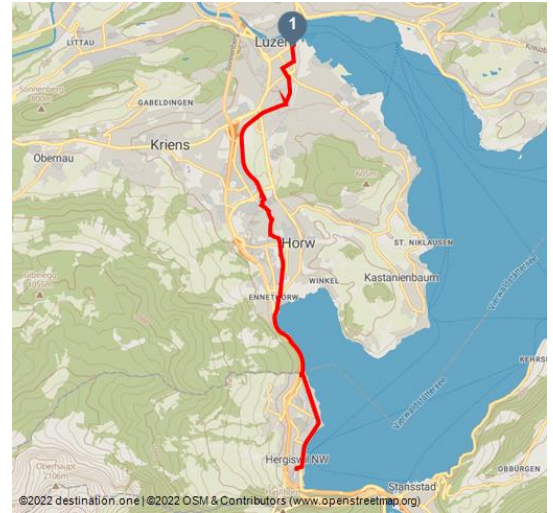

Luzern - Nidwalden: cycle tour by the lake

Nidwalden Tourismus

Tour Dates:

 easy Difficulty	 9 km Distance	 1 h Duration	 24 m Altitude
 11 m Altitude descending	 460 m Highest Point	 435 m Lowest Point	

Recommended Seasons:

JAN	FEB	MRZ	APR	MAI	JUN
JUL	AUG	SEP	OKT	NOV	DEZ

Luzern - Hergiswil

The tour starts at Lucerne railway station and then leads leisurely along Lake Lucerne to Hergiswil. There you will find the famous Glasi Museum.

Startpoint:

Luzern train station

Destinationpoint:

Hergiswil train station

Ratings:

★★★★☆ Panorama

Address:

6003 Luzern

Author:

Nidwalden Tourismus

Organisation:

Nidwalden Tourismus
<http://www.nidwalden.com/>

Directions:

We start at Luzern train station and cycle along the old central railway line. This has been converted into a cycle path. Then we cross Allmend, through the allotment gardens and via Horw to Lake Lucerne. Along the lake on a cycle path we continue to Hergiswil. There are nice restaurants with lakeside terraces everywhere.