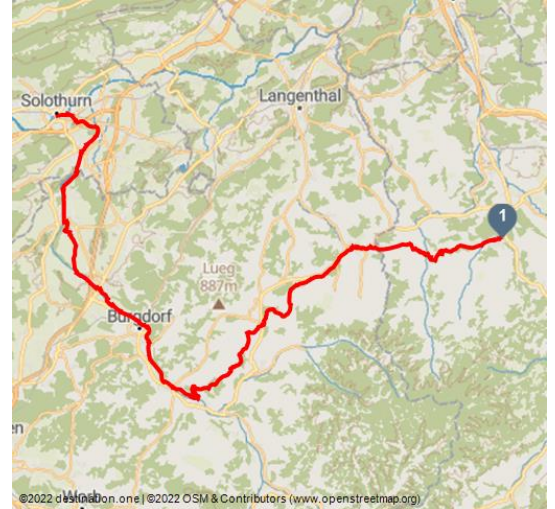

Willisau - Solothurn via Herzroute

Tour Dates:

 medium Difficulty	 70,3 km Distance	 5 h 5 min Duration	 616 m Altitude
 737 m Altitude descending	 832 m Highest Point	 428 m Lowest Point	

Recommended Seasons:

JAN	FEB	MRZ	APR	MAI	JUN
JUL	AUG	SEP	OKT	NOV	DEZ

Ratings:

- ★★★★★ Panorama
- ★★★★☆☆ Kondition

Address:

6130 Willisau

Author:

Private Selection Hotels & Tours

Organisation: