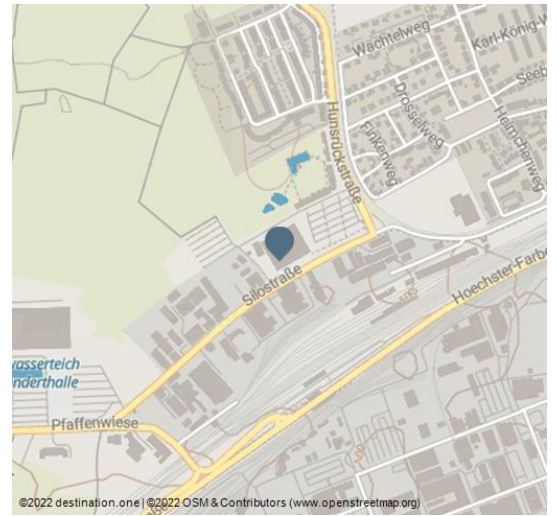

Süwag Energie ARENA (Ballsporthalle Frankfurt)

Sports Field

Venue

Basketball Court

Volleyball Court

Stadium

Süwag Energie ARENA Außenansicht - © Süwag Energie ARENA

(formerly: Ballsporthalle Frankfurt)

The Süwag Energie ARENA has been in operation since 1988. It is Frankfurt's largest indoor sports stadium, offering ample space and seating for all types of events, sporting or non-sporting.

Address:

Silostraße 46
65929 Frankfurt am Main