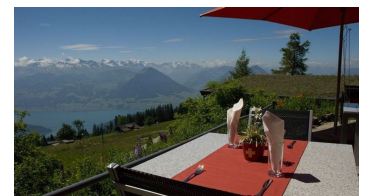

meeting room - © swisshotel

20 - © swisshotel