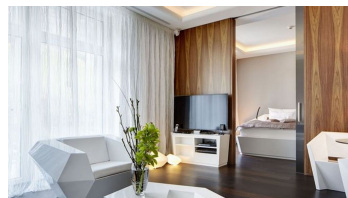

6 - © swisshotel