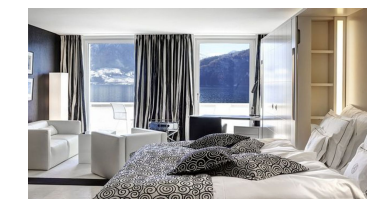

6 - © swisshotel