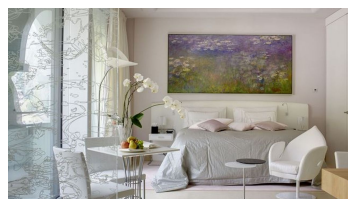

## Park Hotel Vitznau

Hotel

Exterior view - © swisshotel

Immerse yourself in our six themes, in stories old and new, discover famous and less well-known personalities, and be inspired by the ideas and creative spirit behind the residences, suites and junior suites. Head Chef Patrick Mahler, awarded with 17 Gault Millau points, and his team create gourmet cosmopolitan cuisine. Driven by lightness and creativity, they transform seasonal produce from all over the world into unique, colourful creations. Here, a distinctive identity and the flavour of the finished products form the clear focus. With its 180° panorama views, PRISMA, awarded with 15 Gault Millau points, opens up a unique perspective on the picture-postcard Swiss lake and mountain vistas. New Chef de Cuisine Philipp Heid and his team will whisk you away on a culinary journey through the world of fusion cuisine. His creations, are inspired by far-Eastern ingredients and prepar

6 - © swisshotel

6 - © swisshotel

6 - © swisshotel

Residence - © swisshotel

6 - © swisshotel

Suite with lake view - © swisshotel

Verlinde Bar - © swisshotel

Wine cellar - © swisshotel