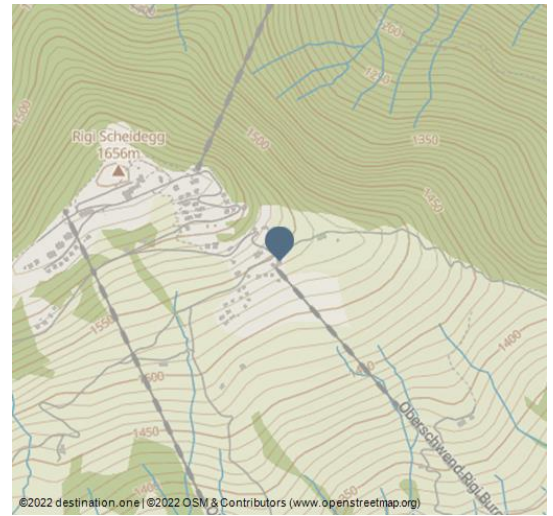

Rigi Burggeist Rental Centre

Sports shop

Sports equipment rental

Unbekannt

At the station Rigi Burggeist of the cable car from Obergschwend to Rigi Burggeist sledges and snowshoes can be rented.

The following equipment can be hired from the Rigi Burggeist rental centre: