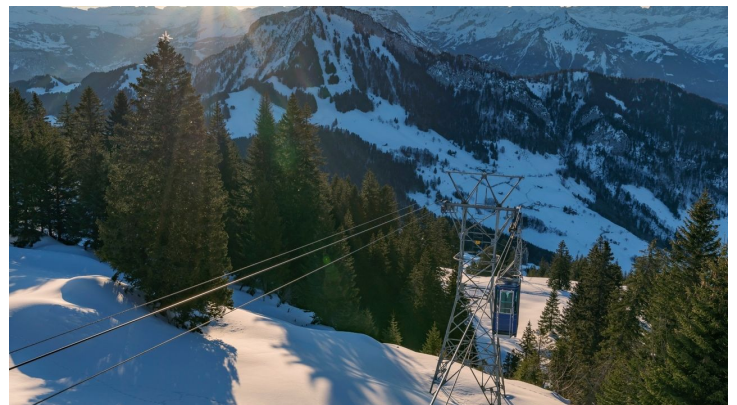

Rigi Burggeist - © (c)zuerre