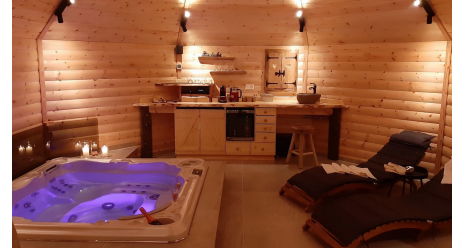

Spa Cottage - © Wellnesshüsli - info@wellnesshuesli.ch